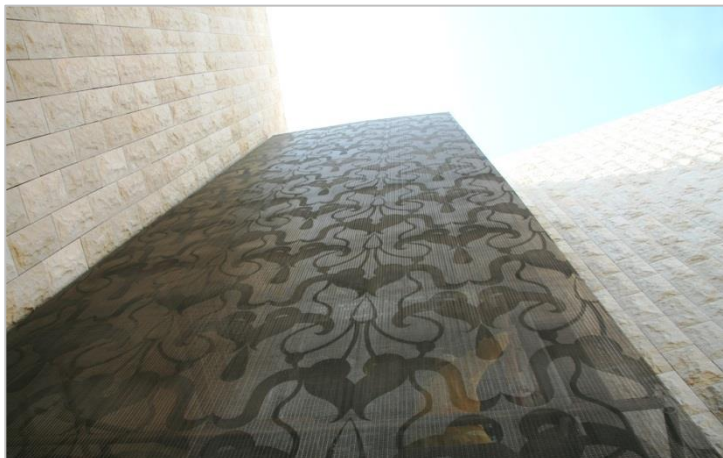

WORLD WIDE WEAVE

A model of sustainability: Stainless steel mesh as sun protection at the Education City in Qatar

Picture 1: Omega 1520 stainless steel mesh acts as sun protection and makes a contribution to the positive energy balance of the new residences in Doha.

Picture 2: By means of a special etching technique the mesh was decorated with ornaments.

Picture 3: 280 mesh panels were processed by GKD-USA Inc.

Picture 4 - 5: Smaller etching-projects have been realised by GKD in the USA before.